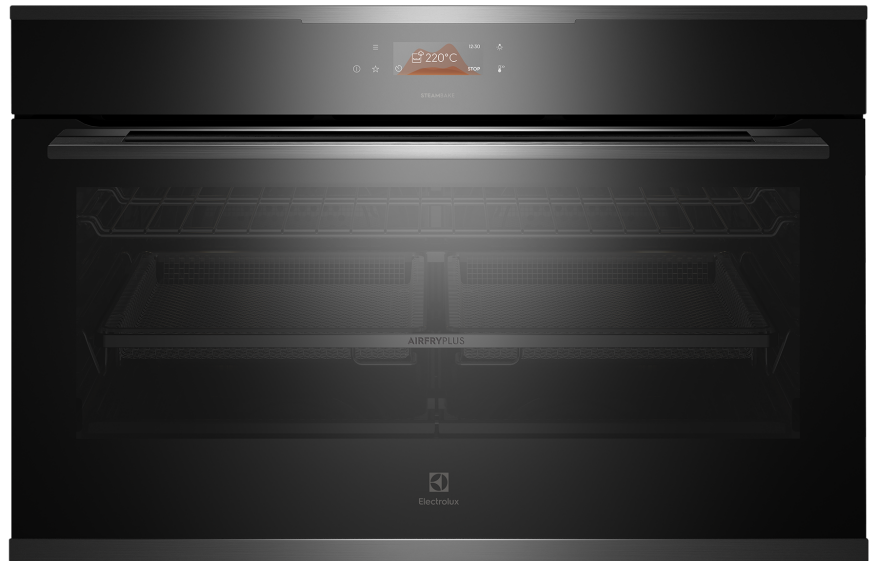

EVEP916DSE

90cm Dark stainless steel 17 multifunction oven with SteamBake, AirFryPlus, twin fan system, pyrolytic cleaning, Intuitive Oven Interface and food probe.

Features

- AirFryPlus
- SteamBake
- Twin fan system
- Colour TFT display
- Smart Food Probe
- Pyrolytic self-cleaning oven
- PyroProof runners
- Auto programs
- Slow cooking and dough proving function
- Soft close door
- Huge 125L gross capacity oven

Included accessories:

Smart food probe, 2 grill inserts, 2 x wire shelves, 2 grill/oven pan, 2 x half width AirFry trays, 1 x side racks, pyro

Product Dimension

Total height (mm) - 596, Total width (mm) - 895, Total depth (mm) - 572, CM Tech data - 90cm